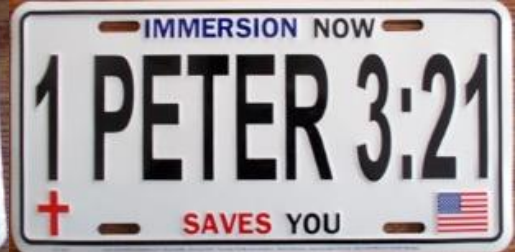

Evangelistic License Plates Ministry

You can order in bulk at my cost!

125 plates with white background and 2 colors = \$3.43 each (\$428.75) + shipping
250 plates with white background and 2 colors = \$2.47 each (\$617.50) + shipping
500 plates with white background and 2 colors = \$1.96 each (\$980.00) + shipping
Extra colors = .36 cents per color X 125 plates, .24 cents if 250 and .18 cents if 500
Add your own byline (+ .05 cents per plate).

Prices subject to change by manufacturer. There is an overrun of a few plates.

Bruce Barilla (304) 536-9029 brucefromchicago@hotmail.com

YOU CAN CUSTOM DESIGN YOUR OWN!

125 plates with white background and 2 colors = \$3.43 each (\$428.75) + shipping