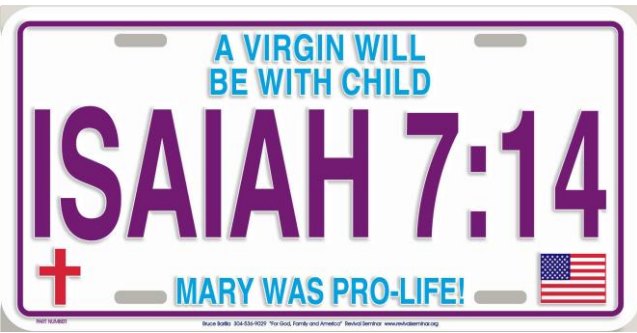

Evangelistic License Plates Ministry

You can order in bulk at my cost!

125 plates with white background and 2 colors = \$3.43 each (\$428.75) + shipping
250 plates with white background and 2 colors = \$2.47 each (\$617.50) + shipping
500 plates with white background and 2 colors = \$1.96 each (\$980.00) + shipping
Extra colors = .36 cents per color X 125 plates, .24 cents if 250 and .18 cents if 500
Add your own byline (+ .05 cents per plate).

Prices subject to change by manufacturer. There is an overrun of a few plates.

Bruce Barilla (304) 536-9029 brucefromchicago@hotmail.com

YOU CAN CUSTOM DESIGN YOUR OWN!

125 plates with white background and 2 colors = \$3.43 each (\$428.75) + shipping